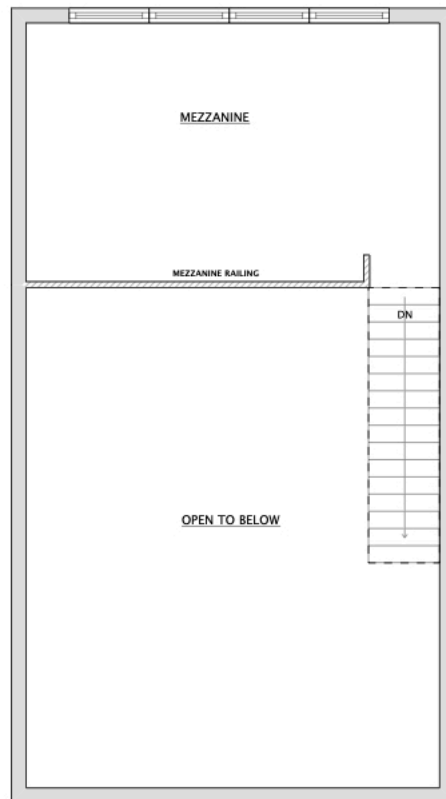

TYPICAL 25 x 45 GARAGE UNIT
GROUND LEVEL

TYPICAL 25 x 45 GARAGE UNIT
MEZZANINE LEVEL