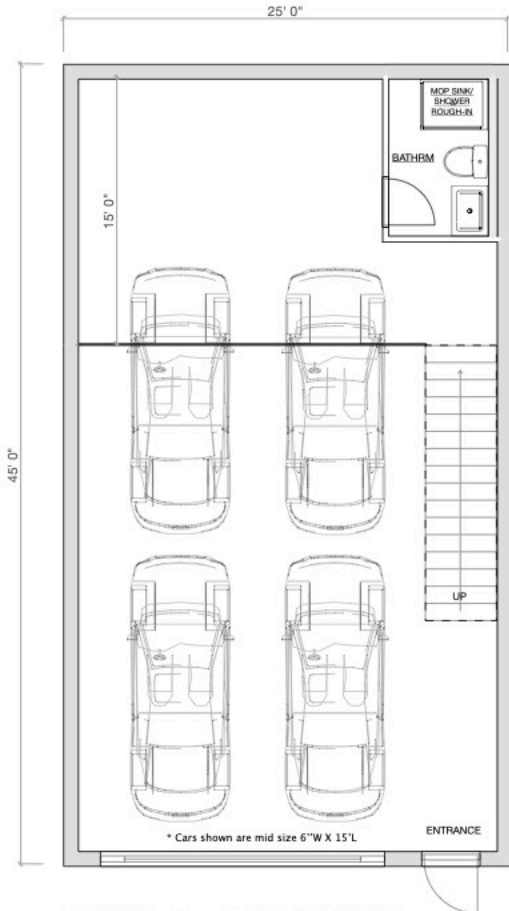

TYPICAL 25 x 40 GARAGE UNIT

GROUND LEVEL

TYPICAL 25 x 40 GARAGE UNIT

MEZZANINE LEVEL

TYPICAL 25 x 45 GARAGE UNIT

GROUND LEVEL

TYPICAL 25 x 45 GARAGE UNIT

MEZZANINE LEVEL

TYPICAL 25 x 50 GARAGE UNIT

GROUND LEVEL

TYPICAL 25 x 50 GARAGE UNIT

MEZZANINE LEVEL