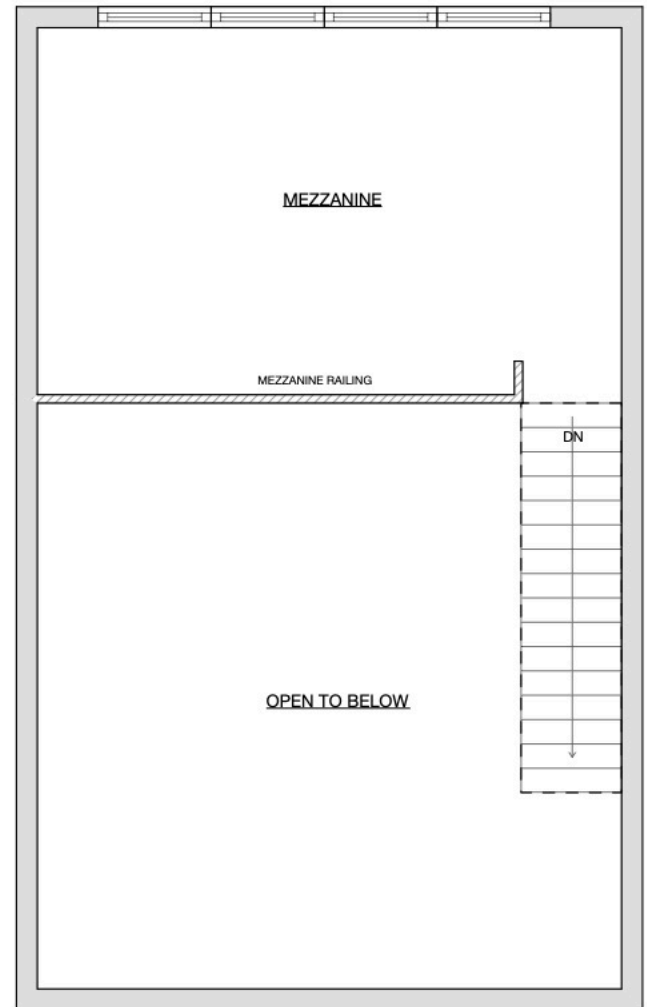

TYPICAL 25 x 40 GARAGE UNIT

GROUND LEVEL

TYPICAL 25 x 40 GARAGE UNIT

MEZZANINE LEVEL

TYPICAL 25 x 45 GARAGE UNIT

GROUND LEVEL

TYPICAL 25 x 45 GARAGE UNIT

MEZZANINE LEVEL

TYPICAL 25 x 50 GARAGE UNIT

GROUND LEVEL

TYPICAL 25 x 50 GARAGE UNIT

MEZZANINE LEVEL