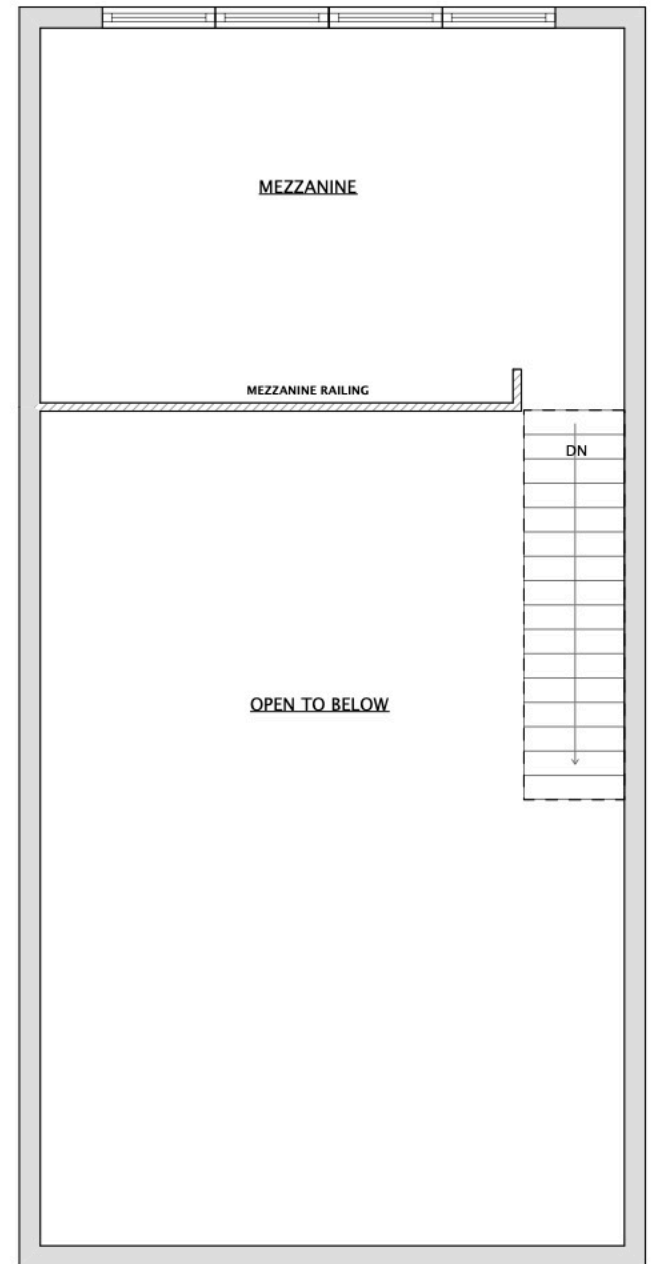

TYPICAL 25 x 40 GARAGE UNIT

GROUND LEVEL

TYPICAL 25 x 40 GARAGE UNIT

MEZZANINE LEVEL

TYPICAL 25 x 45 GARAGE UNIT

GROUND LEVEL

TYPICAL 25 x 45 GARAGE UNIT

MEZZANINE LEVEL

TYPICAL 25 x 50 GARAGE UNIT

GROUND LEVEL

TYPICAL 25 x 50 GARAGE UNIT

MEZZANINE LEVEL