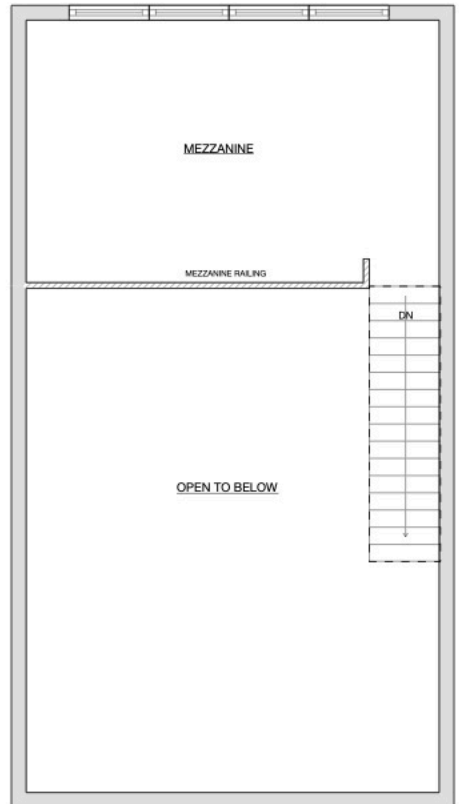

TYPICAL 25 x 40 GARAGE UNIT

GROUND LEVEL

TYPICAL 25 x 40 GARAGE UNIT

MEZZANINE LEVEL

TYPICAL 25 x 45 GARAGE UNIT

GROUND LEVEL

TYPICAL 25 x 45 GARAGE UNIT

MEZZANINE LEVEL

TYPICAL 25 x 50 GARAGE UNIT

GROUND LEVEL

TYPICAL 25 x 50 GARAGE UNIT

MEZZANINE LEVEL