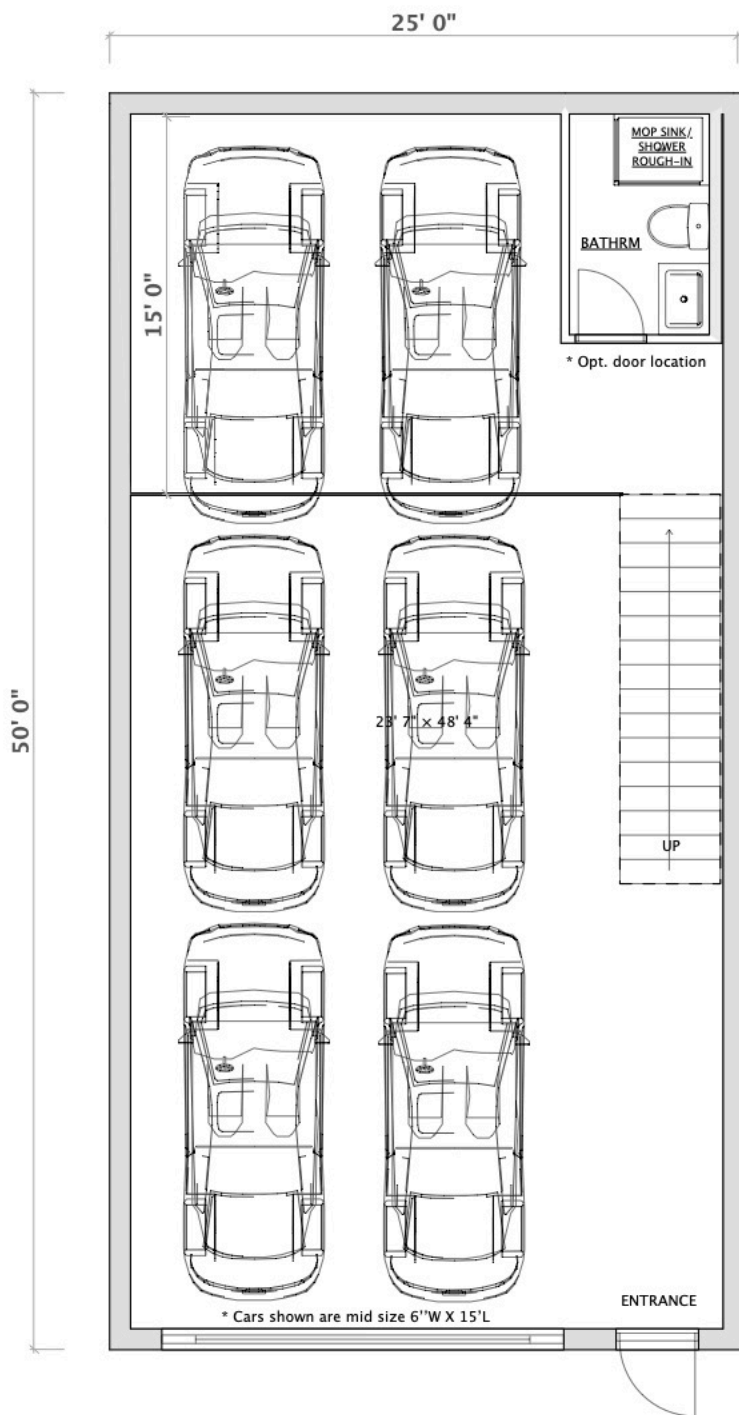

TYPICAL 25 x 40 GARAGE UNIT

GROUND LEVEL

TYPICAL 25 x 40 GARAGE UNIT

MEZZANINE LEVEL

TYPICAL 25 x 45 GARAGE UNIT

GROUND LEVEL

TYPICAL 25 x 45 GARAGE UNIT

MEZZANINE LEVEL

TYPICAL 25 x 50 GARAGE UNIT

GROUND LEVEL

TYPICAL 25 x 50 GARAGE UNIT

MEZZANINE LEVEL